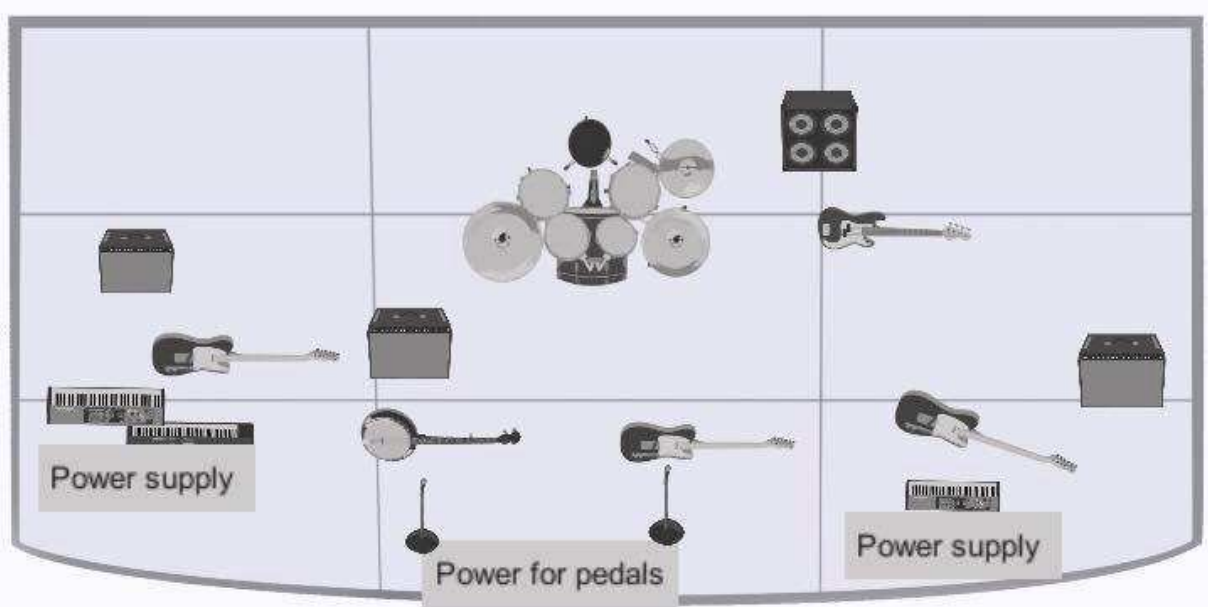

< Nive and the deer children

< Nive and the deer children

Input

Direct

Add New Column

- 1 Nive di guitar
- 2 Banjo DI
- 3 Guitar
- 4 Nive vocal mic
- 5 Vocal mic 2
- 6 Drums
- 7 Guitar
- 8 Bass
- 9 Amp
- 10 Amp
- 11 NewDevice
- 12 Small synth DI
- 13 Bass amp
- 14 Fender stage keys
- 15 Synth organ DI
- 16 *Input name...*