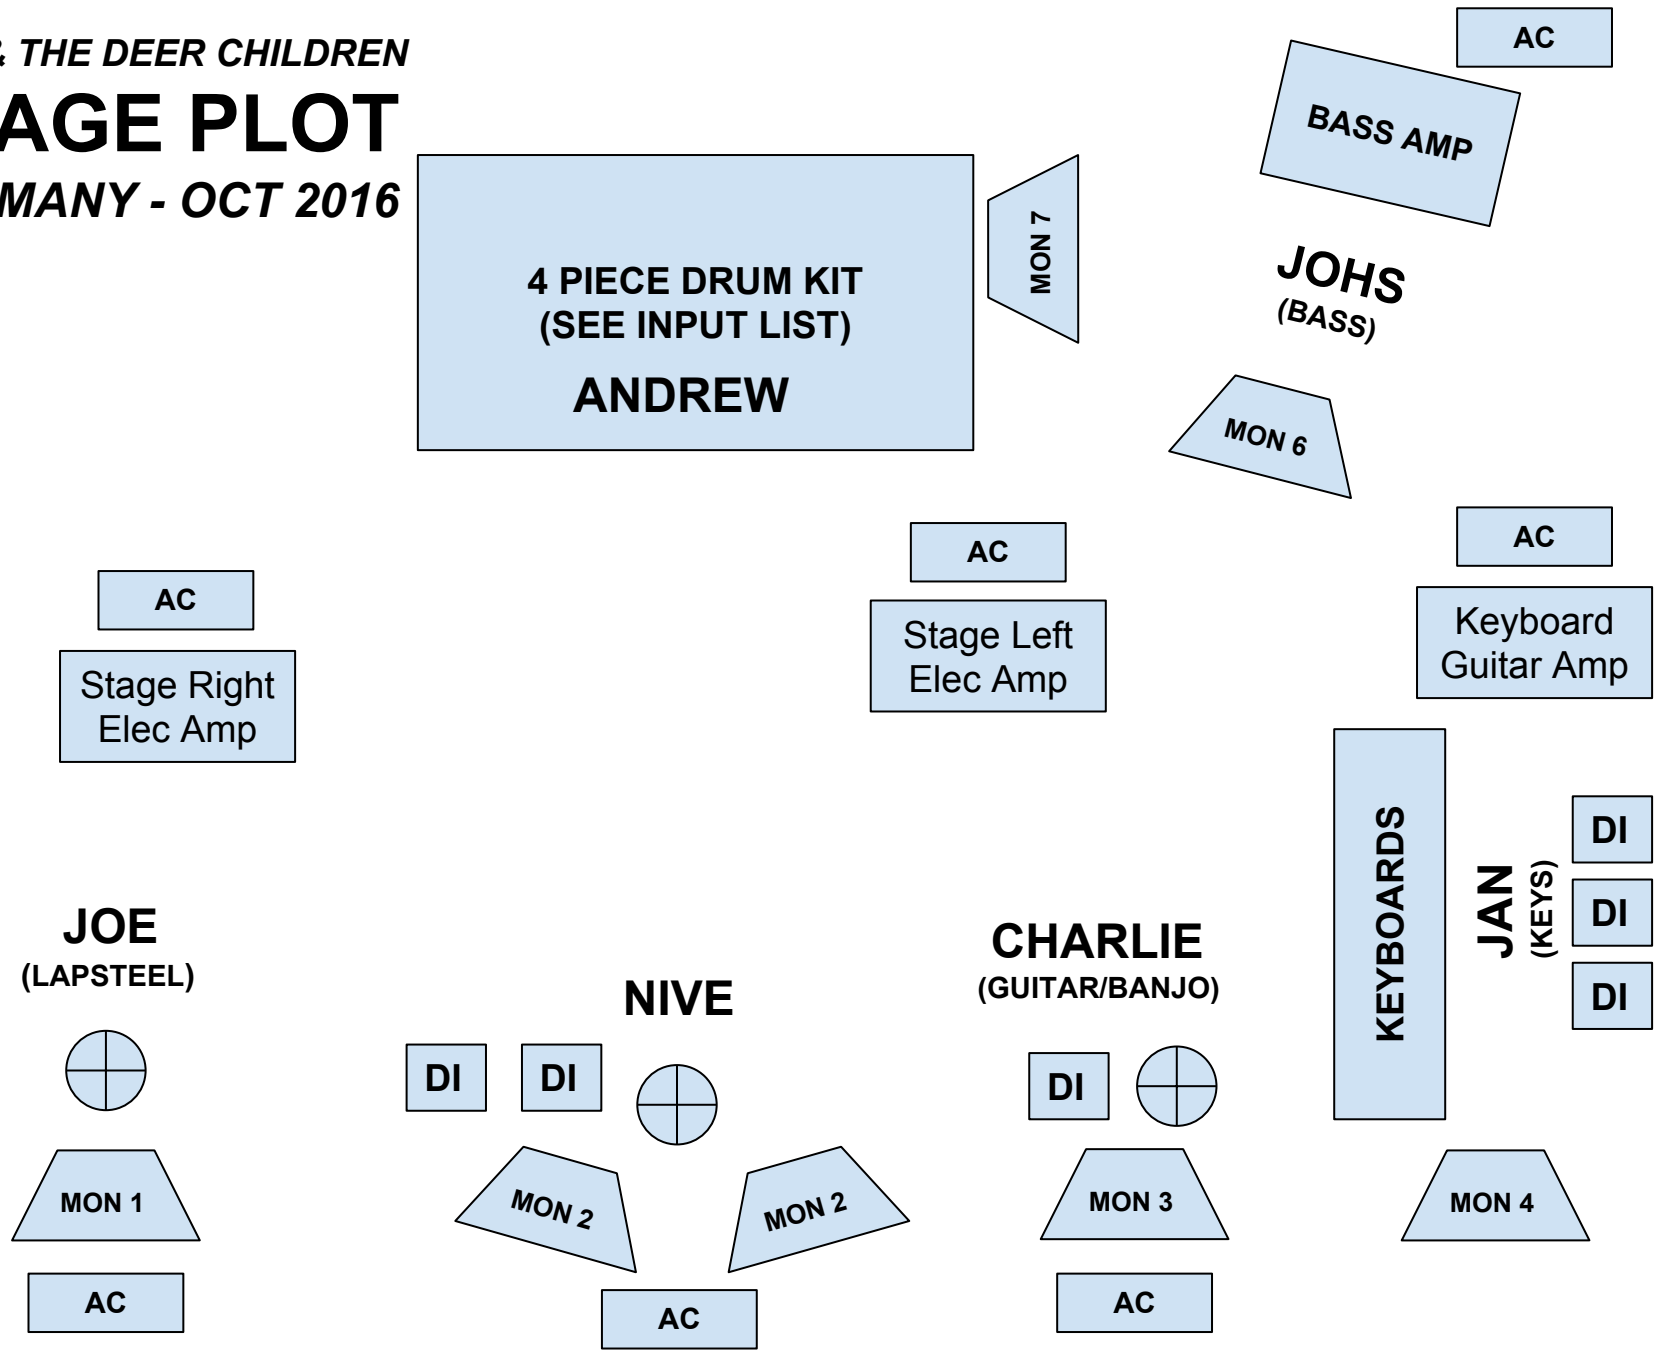

NIVE & THE DEER CHILDREN

# STAGE PLOT

GERMANY - OCT 2016

**NIVE & THE DEER CHILDREN - GERMANY - OCT 2016**

# INPUT LIST

NIVE : +1 (520) 719-7174  
 CHARLIE: +1 (678) 687-3095  
 ANDREW: +1 (520) 360-2915

INPUT	DESCRIPTION	MIC/DI	STAND TYPE	INSERT/ NOTES
1	KICK	-	-	NO GATE
2	SNARE	57	-	NO GATE
3	HI HAT	-	-	-
4	RACK TOM	DYNAMIC	-	-
5	FLOOR TOM	DYNAMIC	-	-
6	OVERHEAD 1	CONDENSER	-	-
7	OVERHEAD 2	CONDENSER	-	-
8	BASS GUITAR	DI	-	-
9	BASS GUITAR	MIC	-	-
10	JANS GUITAR AMP	DYNAMIC	-	-
11	KEYBOARD DI 1	DI	-	-
12	KEYBOARD DI 2	DI	-	-
13	KEYBOARD DI 3	DI	-	-
14	STAGE LEFT ELEC AMP	DYNAMIC	-	-
15	STAGE LEFT BANJO DI	DI	-	-
16	NIVE GUITAR DI 1	DI	-	-
17	NIVE GUITAR DI 2	DI	-	-
18	STAGE RIGHT ELEC AMP	DYNAMIC	-	-
19	NIVE (CENTER VOCAL)	PERSONAL MIC	BOOM	<b>NO REVERB DRY &amp; AIRY SOUNDING</b>
20	CHARLIE (STAGE LEFT VOCAL)	BETA 57	BOOM	SOME REVERB
21	JOE TRUMPET MIC (STAGE RIGHT FRONT)	SENN 421	BOOM	SOME REVERB
22	JAN DRUM MIC (KEYS)	DYNAMIC		
23	JAN PUMP ORGAN	DYNAMIC		